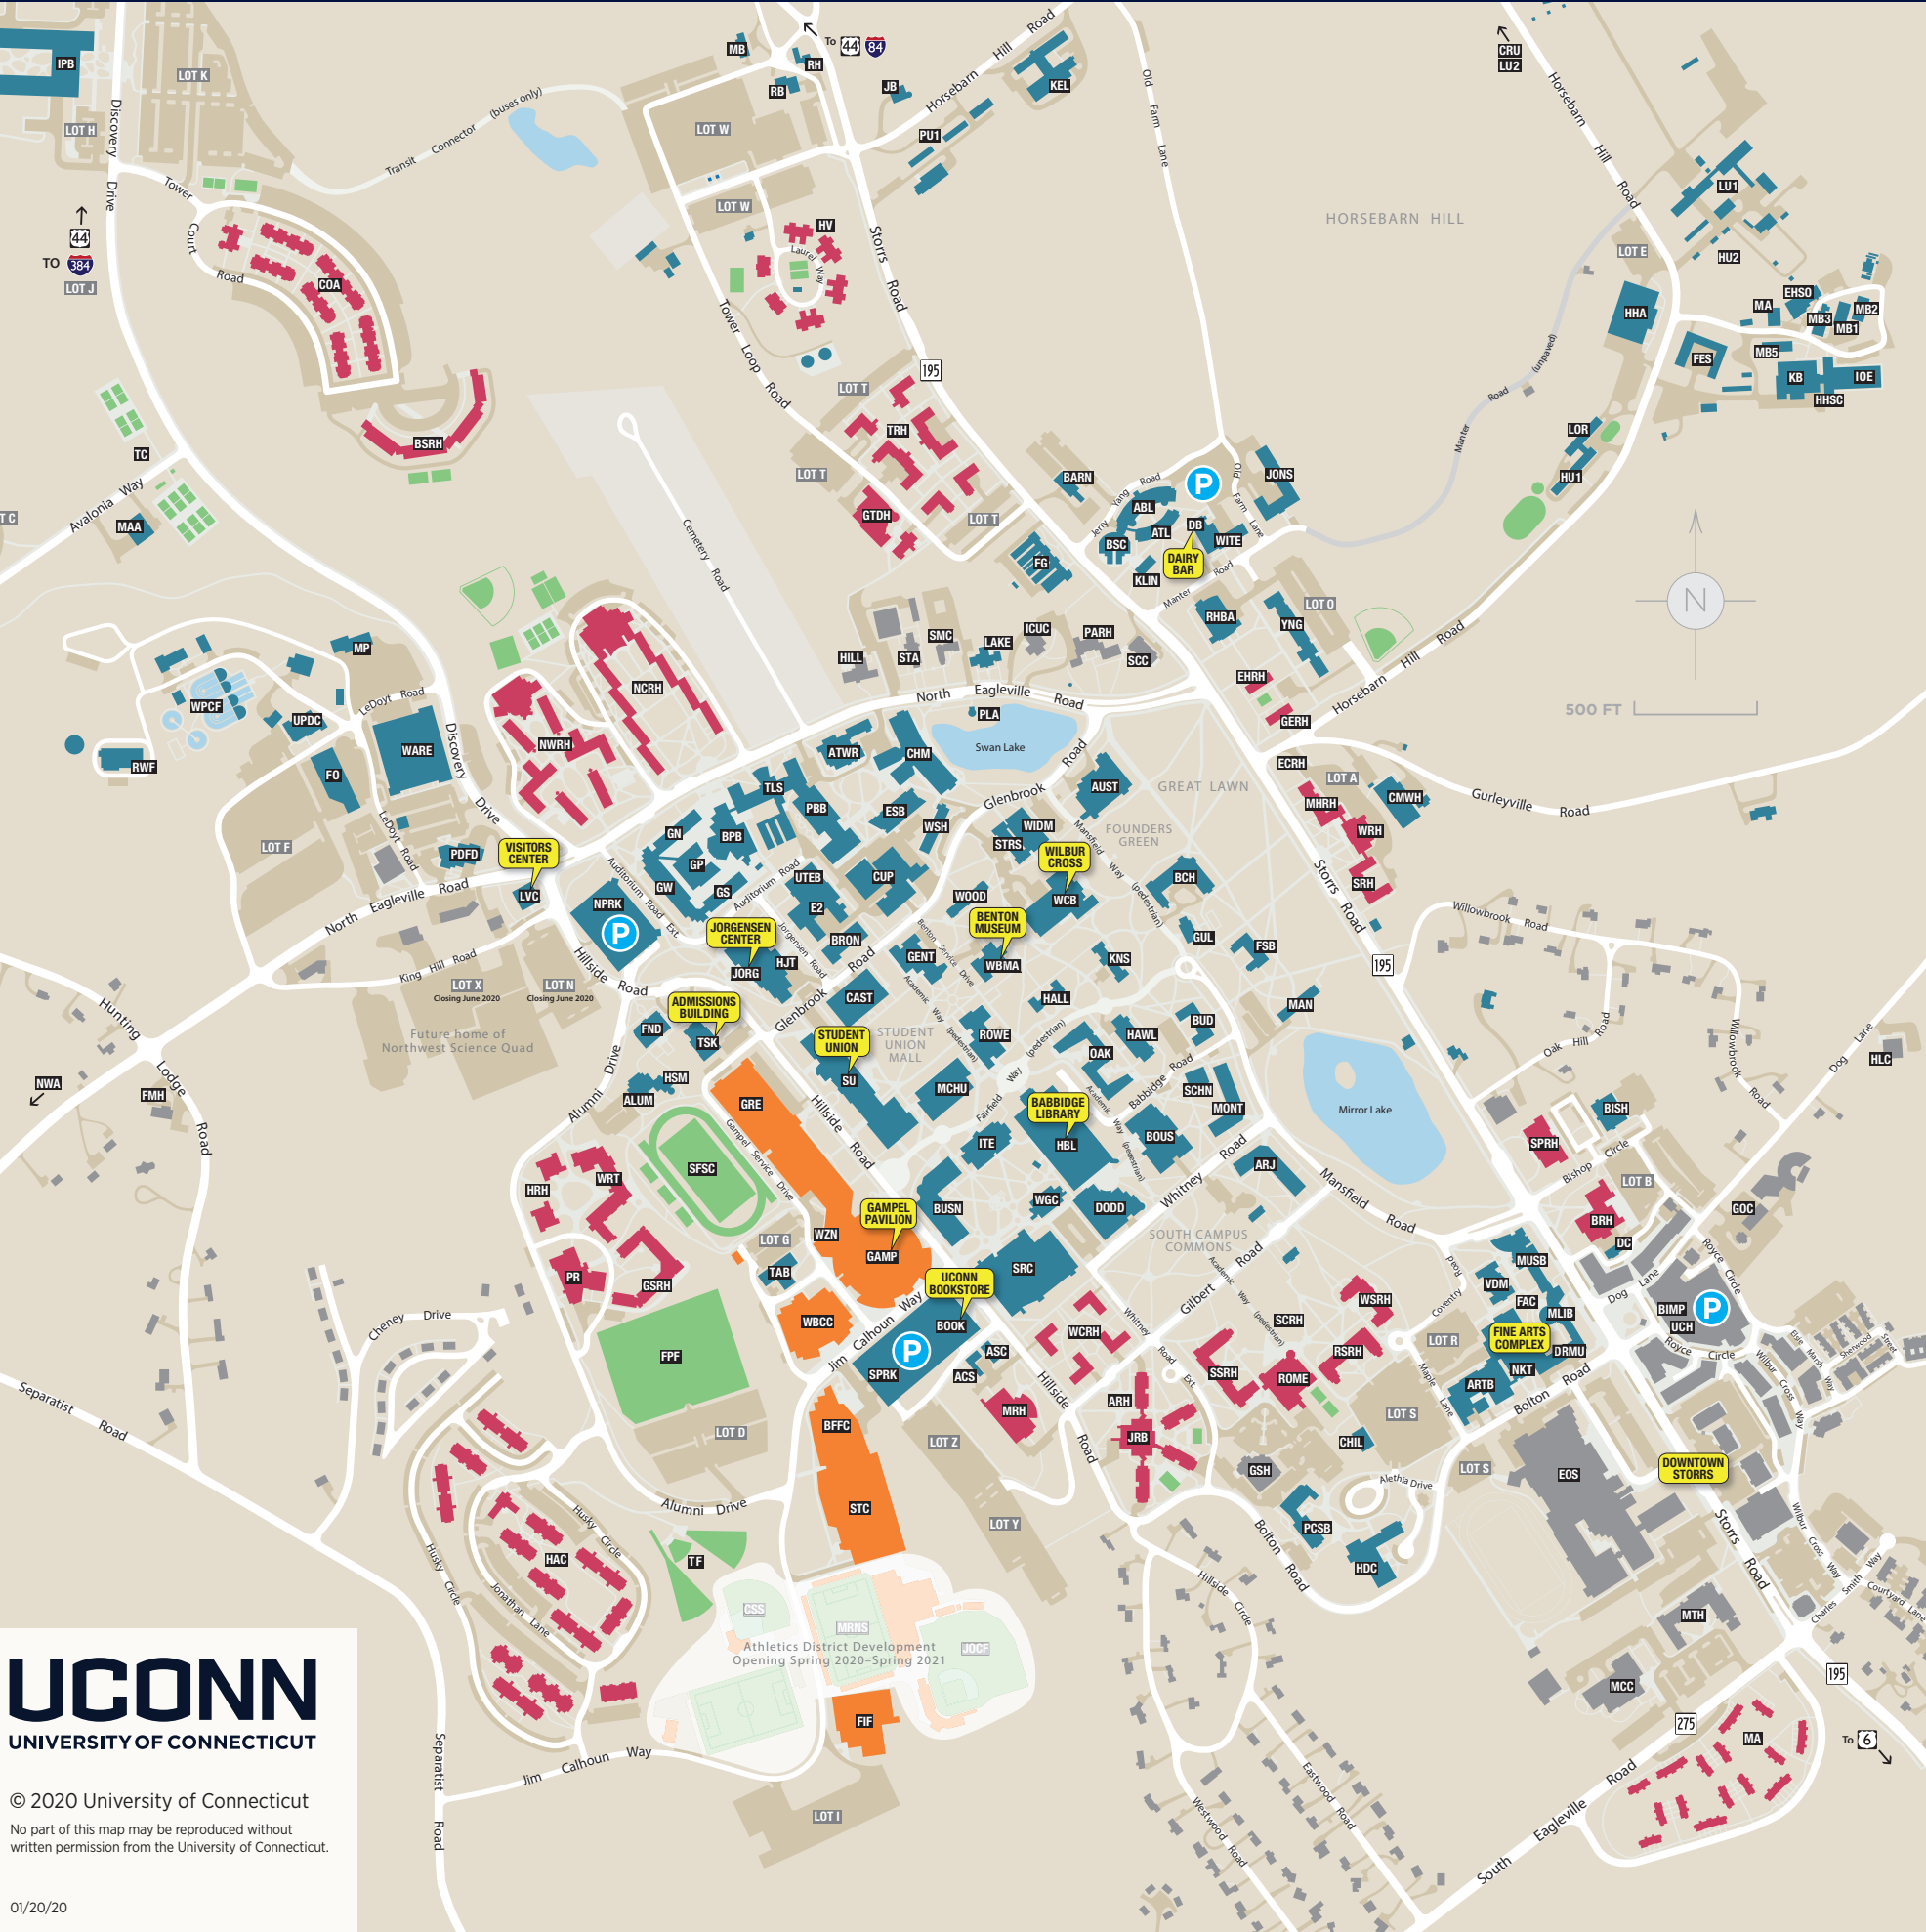

- **P** Visitor Parking
- **LOT** Faculty/Staff & Student Parking Lots

UCONN
UNIVERSITY OF CONNECTICUT

© 2020 University of Connecticut
No part of this map may be reproduced without written permission from the University of Connecticut.

01/20/20